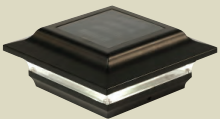

5" x 5" MODELS

● *Black* #SL214B