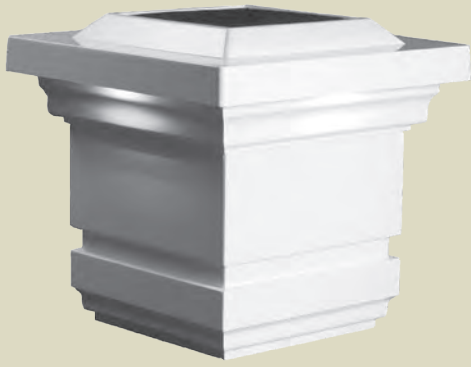

Ambience Solar Post Cap

4" x 4" MODEL

 *Copper #SL094*

5" x 5" MODEL

 *White #SL092*

Our Ambience Solar Post Caps have two unique LED's that provide a warm yellow light with the effect of a lit candle. Attractively designed in a Japanese garden style, the Ambience is available in traditional PVC White as well as a rich Copper finish. Dependable performance with unique style.

- High Performance solar lights – stays lit for up to 12 hours
- Lights up automatically every night / auto – off switch
- 2 High output LED's for warm yellow candle light
- 2 long life AA Ni-MH rechargeable batteries included
- Available in White PVC (SL092) and electroplated Copper (SL094)
- SL092 will fit over an actual 5"x5" or 4"x4" post (4"x4" adaptor included)
- SL094 will fit over an actual 4"x4" or 3.5"x3.5" post (3.5"x3.5" adaptor included)
- 5 Lumens / 2700 - 3200 Kelvin

Patent N°: D616,134 S

4" x 4" MODELS

 White #SL074W

 Tan #SL074T

Classy Solar Post Cap

Attractive traditional design our Classy Solar Post Cap is engineered to provide up to 12 hours of light automatically every night. Fabricated using 4 high output surface mount LED's that cast a bright white light downward onto the outside walls of the post cap and surrounding area, creating a unique ambience. Available in White or Tan PVC.