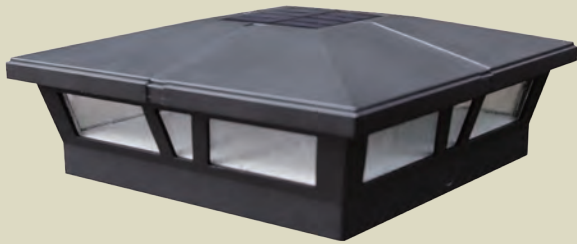

- High Performance solar lights – stays lit for up to 10 hours
- Casts a brilliant white light downward onto the outside walls of the post cap and surrounding area
- Lights up automatically every night / auto-off switch
- High output surface mount LED technology
- 3x brighter than standard LED's
- 1 long life AA Ni-MH rechargeable battery included
- Available in White PVC – won't fade or yellow
- Will fit over an actual 4" x 4" or 3.5" x 3.5" post. (3.5" x 3.5" adaptor included)
- Adaptor for a 5" x 5" post sold separately.
- 5" x 5" adaptor
- Model # SL4455 – White
- 10 Lumens / 4500 - 5500 Kelvin

Patent N°: 6,581,335 B2

4" x 4" MODEL

● **Black #SL088**

Colonial Solar Post Cap

Fabricated from durable cast aluminum, the Colonial Solar Post Cap is designed to fit over 4" x 4" wood posts. The attractive Colonial is complimented by using real pebbled glass panels. Built to our stringent quality standards it will stay lit for up to 12 hours.

- High Performance solar lights – stays lit for up to 12 hours
- Lights up automatically every night / auto - off switch
- 2 High output LED's for brilliant white light
- 2 long life AA Ni-MH rechargeable batteries included
- Available in powder coated Black aluminum
- Will fit over a nominal 4"x4" wood post (actual opening: 3-5/8"x3-5/8")
- 8 Lumens / 4500 - 5500 Kelvin

4" x 4" MODEL

● **Black #SLC771B**

● **Brown #SLC771C**

Cambridge Solar Post Cap

Our Cambridge solar post cap is manufactured from heavy duty, weather resistant cast aluminum with durable powder coat finish. This alluring low profile 6x6 solar cap features real pebbled glass lens and two high output surface mount LED's that will automatically light up at dusk creating a picturesque landscape for your fence, porch or deck. Another superior design by Classy Caps Mfg. Inc.