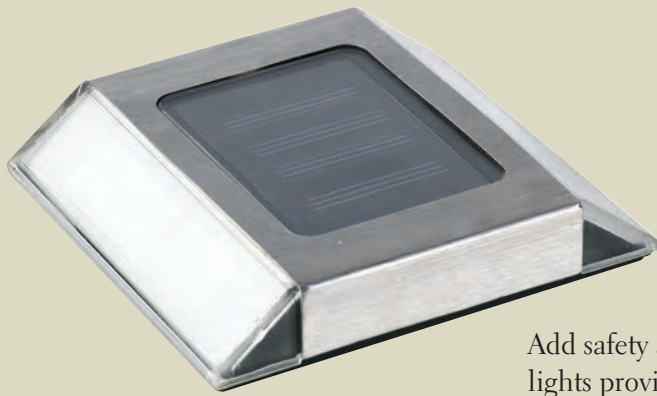

Solar Path Light

● *Stainless Steel #SL499*

Add safety and beauty to your outdoor gardens and pathways. Powerful solar lights provide a brilliant white light over a large radius for up to 10 hours per night. Our solar path lights are made with durable weather resistant stainless steel. Energy efficient and super easy to install.

- High Performance solar path light – stays lit for up to 10 hours
- Lights up automatically every night / auto – off switch
- 2 High output LED's for brilliant white light
- 1 long life AAA Ni-MH rechargeable battery included
- Available in Stainless Steel
- 12 Lumens / 4500 - 5500 Kelvin

● *Black #SL133*

Solar Motion Sensor Deck & Wall Light

Our truly innovative solar motion sensor deck & wall light has a compact design making it a perfect accent that can be placed almost anywhere, adding a sense of security to your home. The light will automatically stay on a low setting at night, the sensor will activate a super bright light when motion is detected. It installs in minutes and is perfect for stairways, decks, docks, posts and door entrances.

- Turns on automatically at dusk for up to 10 hours
- Casts a brilliant white light / Auto-off switch
- 1 long life AA 3.2 V 500 mAh LiFe PO4 Rechargeable Battery
- Available in Black ABS
- 40 Lumens / 4500 - 5500 Kelvin