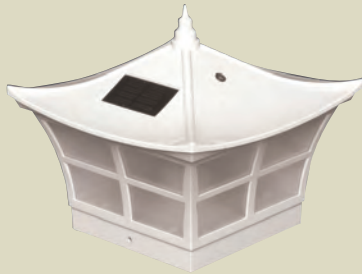

5" x 5" MODEL

White #SL092

Our Ambience Solar Post Caps have two unique LED's that provide a warm yellow light with the effect of a lit candle. Attractively designed in a Japanese garden style, the Ambience is available in traditional PVC White as well as a rich Copper finish. Dependable performance with unique style.

- High Performance solar lights – stays lit for up to 12 hours
- Lights up automatically every night / auto – off switch
- 2 High output LED's for warm yellow candle light
- 2 long life AA Ni-MH rechargeable batteries included
- Available in White PVC (SL092) and electroplated Copper (SL094)
- SL092 will fit over an actual 5"x5" or 4"x4" post (4"x4" adaptor included)
- SL094 will fit over an actual 4"x4" or 3.5"x3.5" post (3.5"x3.5" adaptor included)
- 5 Lumens / 2700 - 3200 Kelvin

Patent N°: D616,134 S