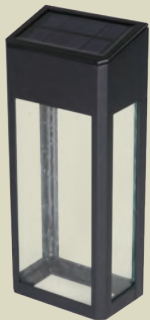

High Performance Solar Deck & Wall Light

Our solar deck & wall light is manufactured from durable stainless steel, offering a streamlined contemporary design. The warm colored light cascades downward to create a soft ambience. This compact design makes it a perfect accent that can be placed almost anywhere. An appealing addition to any landscape such as decks, stairways, patios, gardens and much more.

- High Performance solar lights, stays lit for up to 12 hours
- Lights up automatically every night, auto off switch
- 4 High output LED's for a soft warm light
- Durable stainless steel
- 1 Long life AA rechargeable battery included
- 10 Lumens / 2700 - 3200 Kelvin

 *Stainless Steel #DLS900*

Lancaster Solar Deck & Wall Light

The Classy Caps Lancaster Solar Deck & Wall Light is durably crafted with elegant warm lighting accents. The wrap around decorative glass lens will create a stunning ambience with the perfect blend of unique style and functionality that will enhance your outdoor setting . Manufactured from cast aluminum the charming Lancaster promises excellent performance and long lasting stability.