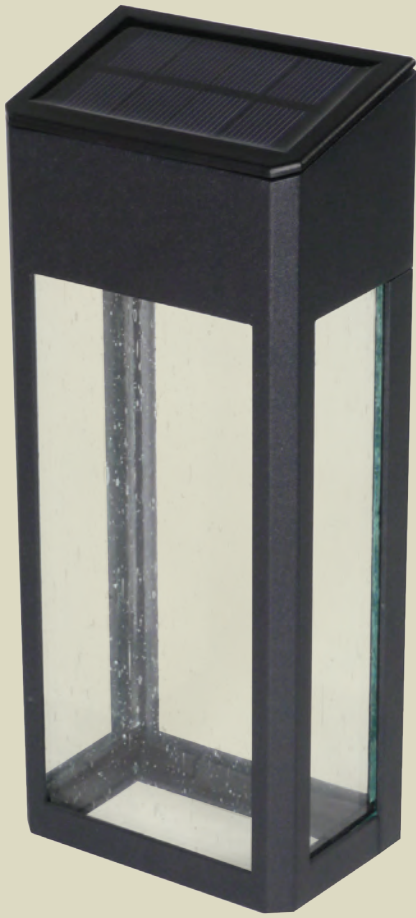

 *Copper #SL177*

 *Black #SL178*

 *White #SL179*

- High Performance solar lights – stays lit for up to 12 hours
- Lights up automatically every night / auto - off switch
- 2 High output LED's for brilliant white light
- 1 long life AA Ni-MH rechargeable battery included
- Available in powder coated cast aluminum (Black or White) & electroplated Copper
- 12 Lumens / 4500 - 5500 Kelvin

High Performance Solar Deck & Wall Light

Our solar deck & wall light is manufactured from durable stainless steel, offering a streamlined contemporary design. The warm colored light cascades downward to create a soft ambience. This compact design makes it a perfect accent that can be placed almost anywhere. An appealing addition to any landscape such as decks, stairways, patios, gardens and much more.

- High Performance solar lights, stays lit for up to 12 hours
- Lights up automatically every night, auto off switch
- 4 High output LED's for a soft warm light
- Durable stainless steel
- 1 Long life AA rechargeable battery included
- 10 Lumens / 2700 - 3200 Kelvin

 *Stainless Steel #DLS900*

Lancaster Solar Deck & Wall Light

The Classy Caps Lancaster Solar Deck & Wall Light is durably crafted with elegant warm lighting accents. The wrap around decorative glass lens will create a stunning ambience with the perfect blend of unique style and functionality that will enhance your outdoor setting . Manufactured from cast aluminum the charming Lancaster promises excellent performance and long lasting stability.