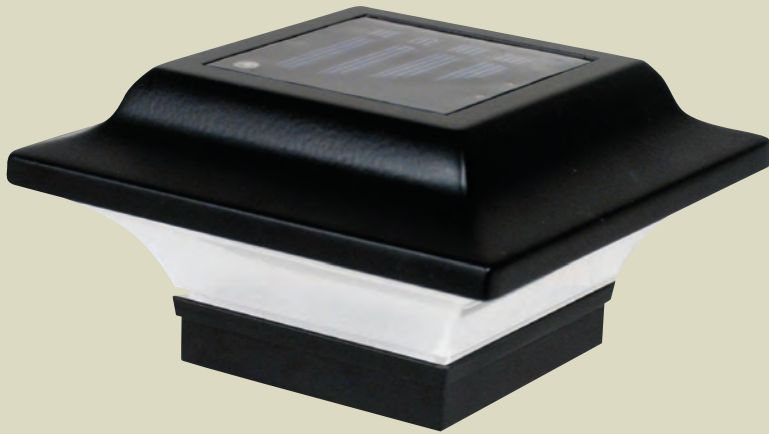

2.5" x 2.5" Imperial Solar Post Cap

The modern yet elegant 2.5"x2.5" Imperial Solar Post Cap offers a clean contemporary design that is unequalled in performance. It's rugged cast aluminum construction with durable powder coated finish means no future painting. Specifically designed for use with steel and aluminum posts. Will fit 3 post sizes – 2.5"x2.5", 2.25"x2.25" or 2"x2".

2.5" x 2.5" MODELS

● **Black #SL082B**

● **White #SL082W**

- Designed specifically for the steel and aluminum fence and rail industry
- High Performance solar lights – stays lit for up to 10 hours
- Lights up automatically every night / auto - off switch
- 2 high output LED's for brilliant white light
- 1 long life AA Ni-MH rechargeable battery included
- Available in Black or White powder coated finish
- Will fit over an actual 2.5"x2.5", 2.25"x2.25" or 2"x2" post (2.25"x2.25" and 2"x2" adaptor included)
- Adaptor for 3"x3" post is also available (sold separately) –
  Model # SL083B - Black /
  Model # SL083W - White
- 10 Lumens / 4500 - 5500 Kelvin

Patent N°: D624,227 S