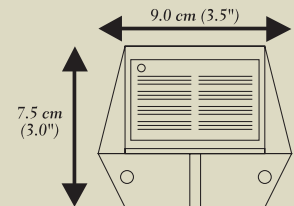

Solar Deck & Wall Lights

Innovative solar lights designed to create a soft ambience almost anywhere. Installs easily with two screws – no complicated wiring. A great accent for decks, stairways, patios and gardens.

- High Performance solar lights – stays lit for up to 12 hours
- Lights up automatically every night / auto - off switch
- 2 High output LED's for brilliant white light
- 1 long life AA Ni-MH rechargeable battery included
- Available in powder coated cast aluminum (Black or White) & electroplated Copper
- 12 Lumens / 4500 - 5500 Kelvin