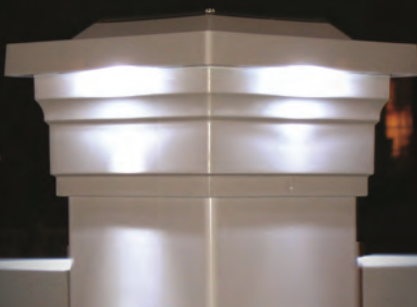

Majestic Solar Post Cap

Like our Classy series the Low Profile Majestic Solar Post Cap casts a brilliant white light down onto the walls of the post cap and surrounding area creating a unique ambience. It is available in White or Tan PVC and will fit a 5" square post. Our thorough quality control guarantees dependable performance every night.

- High Performance solar lights – stays lit for up to 12 hours
- Casts a brilliant white light downward onto the outside walls of the solar post cap and surrounding area
- Lights up automatically every night
- High output surface mount LED technology
- 3x brighter than standard LED's
- 2 long life Ni-MH AA rechargeable batteries included
- Available in White or Tan PVC
- Will fit over an actual 5"x5" post
- 15 Lumens / 4500 - 5500 Kelvin

5" x 5" MODELS

● White #SL075W

○ Tan #SL075T

Regal Solar Post Cap

An elegant design, the Regal has 4 surface mount LED lights that are strategically positioned so the light cascades down the outside walls of the cap and illuminates the surrounding area. Like any Classy Cap product the Regal is built to last. Available in Tan or White.

- High Performance solar lights – stays lit for up to 12 hours
- Casts a brilliant white light downward onto the outside walls of the solar post cap and surrounding area
- Lights up automatically every night
- High output surface mount LED technology
- 3x brighter than standard LED's
- 2 long life Ni-MH AA rechargeable batteries included
- Available in White or Tan PVC
- Will fit over an actual 4"x4" post
- Adaptor for a 3.5"x3.5" post sold separately –
  Model # PCA433 - White
  Model # PCA432 - Tan
- 15 Lumens / 4500 - 5500 Kelvin

4" x 4" MODELS

● White #SL078W

○ Tan #SL078T

Patent No: 6,581,335 B2 No: D460,570 S