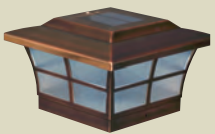

Prestige Solar Post Cap

4" x 4" MODELS

White #SL079W

Copper #SL079C

5" x 5" MODEL

White #SL085

6" x 6" MODEL

Copper #SL086

The Prestige Solar Post Cap is available in traditional White or a rich Copper finish in a range of sizes. The Prestige Series will accommodate both PVC and wood posts up to 6" square. Stylish and durable with performance you can depend on.