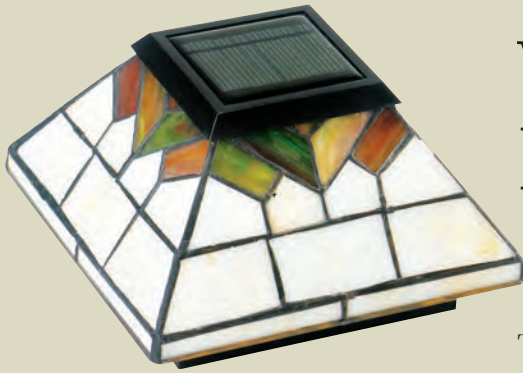

Oxford Solar Post Cap

Similar in design to our low profile Cambridge solar post cap, the Oxford is manufactured from heavy duty, weather resistant cast aluminum with a durable powder coat satin finish that is available in Black, White or Brown. Featuring unique decorative glass lens and two surface mount LED's, the 6x6 Oxford Solar Post Cap will cast a warm natural light that will automatically light up at dusk creating a picturesque landscape for your fence, porch or deck. Another superior design by Classy Caps. Adaptor included to fit over 3 post sizes - an actual 6"x6", 5.5"x5.5" or 5"x5" post.

6" x 6" MODEL

Satin White
#SLX772W

Satin Black
#SLX772B

Satin Brown
#SLX772C

- High Performance solar lights – stays lit for up to 12 hours
- Lights up automatically every night / auto- off switch
- 2 High output surface mount LED's for warm natural light
- Manufactured from durable cast aluminum
- Real decorative glass lens
- 1 Long life AA Ni- MH rechargeable battery included
- Will fit over an actual 6"x6", 5.5"x5.5" or 5"x5" post (adaptor included)
- Quick and easy Do It Yourself installation.
- 10 Lumens / 2700 - 3200 Kelvin

Wellington Solar Post Cap *Stained Glass*

The stylishly graceful Wellington Solar Post Cap will add a distinct charm to your home. It is designed using 4 high output LED's to illuminate the beautiful hand crafted stained glass and the surrounding area. Will fit over a 5"x5", 4"x4" or 3.5"x3.5" post.

Eleganté Solar Lamp

The Eleganté solar lamp is durably crafted from cast aluminum with a rich black powder coat finish. A perfect accent for any large post, it can also be easily mounted to a wall using the wall adaptor. The Eleganté features an on/off switch to include a low and bright setting that will cast a magnificent bright light across your yard or gated driveway openings.