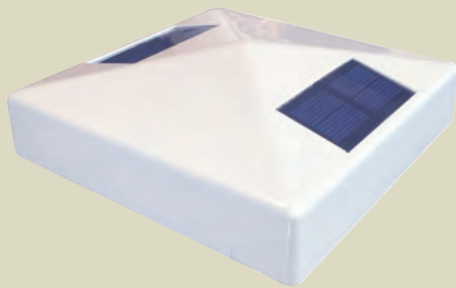

Fairmont Solar Post Cap

The novel Fairmont Solar Post Cap can be used for post or wall mount. It is complimented using real pebbled glass and will fit over a 5"x5", 4"x4" or 3.5"x3.5" post. Available in Black or White.

● **Black #FS100B**

- High Performance solar lights – stays lit for up to 10 hours
- Lights up automatically every night
- 2 High output LED's for brilliant white light
- Real pebbled glass
- Available in Black or White ABS
- 1 Long life AA Ni-MH rechargeable battery included
- Adaptors included to fit over an actual 5"x5", 4"x4" or 3.5"x3.5" post
- 10 Lumens / 4500 - 5500 Kelvin

● **White #FS100W**

Pyramid Solar Post Cap

Designed to compliment any 4x4 or 5x5 PVC pyramid post cap, we have incorporated 4 high output surface mount LED's that are hidden from view. As night falls, this one of a kind patented design casts an array of light onto all four walls of the post cap and surrounding area...a truly exceptional style only from Classy Caps Mfg. Available in White PVC.

4" x 4" MODEL

● **White #SL9901**

5" x 5" MODEL

● **White #SL9902**

- High Performance solar lights – stays lit for up to 10 hours
- Casts a brilliant white light down onto the outside walls of the post cap and surrounding area
- Lights up automatically every night
- High output surface mount LED technology
- 3x brighter than standard LED's
- 1 Long life AA Ni-MH rechargeable battery included
- Available in White PVC – won't fade or yellow
- Will fit over an actual 4"x4" post (Model #SL9901) or 5"x5" post (Model #SL9902)
- 15 Lumens / 4500 - 5500 Kelvin