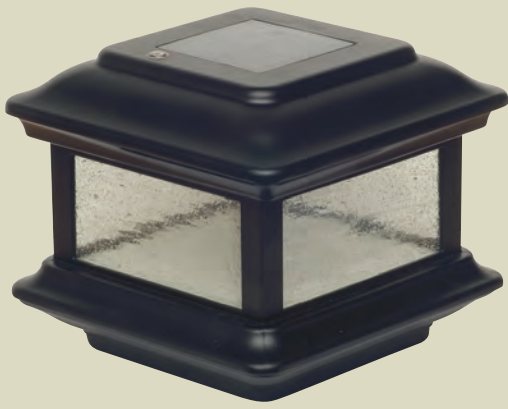

4" x 4" MODEL

● **Black #SL088**

Colonial Solar Post Cap

Fabricated from durable cast aluminum, the Colonial Solar Post Cap is designed to fit over 4" x 4" wood posts. The attractive Colonial is complimented by using real pebbled glass panels. Built to our stringent quality standards it will stay lit for up to 12 hours.

- High Performance solar lights – stays lit for up to 12 hours
- Lights up automatically every night / auto - off switch
- 2 High output LED's for brilliant white light
- 2 long life AA Ni-MH rechargeable batteries included
- Available in powder coated Black aluminum
- Will fit over a nominal 4"x4" wood post (actual opening: 3-5/8"x3-5/8")
- 8 Lumens / 4500 - 5500 Kelvin

4" x 4" MODEL

● **Black #SLC771B**

● **Brown #SLC771C**

Cambridge Solar Post Cap

Our Cambridge solar post cap is manufactured from heavy duty, weather resistant cast aluminum with durable powder coat finish. This alluring low profile 6x6 solar cap features real pebbled glass lens and two high output surface mount LED's that will automatically light up at dusk creating a picturesque landscape for your fence, porch or deck. Another superior design by Classy Caps Mfg. Inc.

- High Performance solar lights – stays lit for up to 12 hours
- Lights up automatically every night / auto- off switch
- 2 high output surface mount LED's for brilliant white light
- 1 long life AA Ni- MH rechargeable battery included
- Available in powder coated black aluminum finish
- Will fit over an actual 6"x6", 5.5"x5.5" or 5"x5" post (5.5"x5.5" adaptor included)
- 10 Lumens / 4500 - 5500 Kelvin