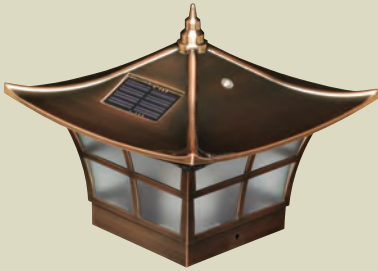

Ambience Solar Post Cap

Copper #SL094