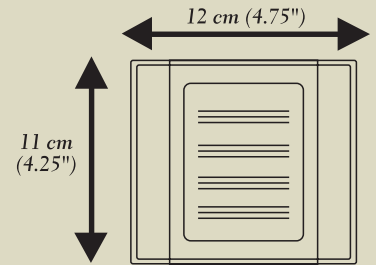

Solar Path Light

● *Stainless Steel #SL499*

Add safety and beauty to your outdoor gardens and pathways. Powerful solar lights provide a brilliant white light over a large radius for up to 10 hours per night. Our solar path lights are made with durable weather resistant stainless steel. Energy efficient and super easy to install.

- High Performance solar path light – stays lit for up to 10 hours
- Lights up automatically every night / auto – off switch
- 2 High output LED's for brilliant white light
- 1 long life AAA Ni-MH rechargeable battery included
- Available in Stainless Steel
- 12 Lumens / 4500 - 5500 Kelvin