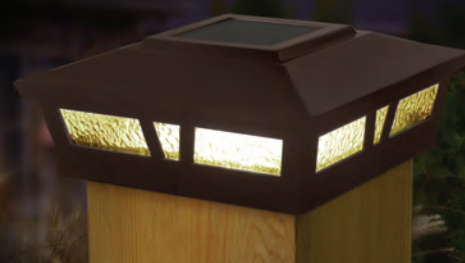

We manufacture one of the most extensive ranges of Solar Post Caps available. Classy Caps offers styles and sizes that will fit over almost any PVC, wood, steel or aluminum posts. Add beauty and security to a wide variety of outdoor settings including pathways, fences, rails, docks and decks.

Oxford Solar Post Cap

Similar in design to our low profile Cambridge solar post cap, the Oxford is manufactured from heavy duty, weather resistant cast aluminum with a durable powder coat satin finish that is available in Black, White or Brown. Featuring unique decorative glass lens and two surface mount LED's, the 6x6 Oxford Solar Post Cap will cast a warm natural light that will automatically light up at dusk creating a picturesque landscape for your fence, porch or deck. Another superior design by Classy Caps. Adaptor included to fit over 3 post sizes - an actual 6"x6", 5.5"x5.5" or 5"x5" post.

6" x 6" MODEL

Satin White
#SLX772W

Satin Black
#SLX772B

Satin Brown
#SLX772C

- High Performance solar lights – stays lit for up to 12 hours
- Lights up automatically every night / auto- off switch
- 2 High output surface mount LED's for warm natural light
- Manufactured from durable cast aluminum
- Real decorative glass lens
- 1 Long life AA Ni- MH rechargeable battery included
- Will fit over an actual 6"x6", 5.5"x5.5" or 5"x5" post (adaptor included)
- Quick and easy Do It Yourself installation.
- 10 Lumens / 2700 - 3200 Kelvin

Wellington Solar Post Cap *Stained Glass*

The stylishly graceful Wellington Solar Post Cap will add a distinct charm to your home. It is designed using 4 high output LED's to illuminate the beautiful hand crafted stained glass and the surrounding area. Will fit over a 5"x5", 4"x4" or 3.5"x3.5" post.