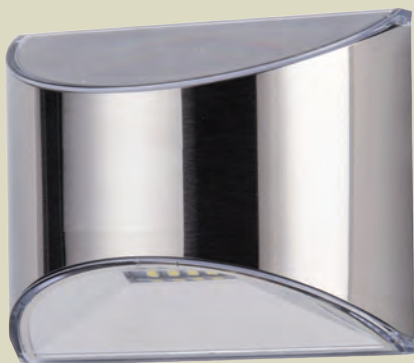

Solar Deck & Wall Lights

Innovative solar lights designed to create a soft ambience almost anywhere. Installs easily with two screws – no complicated wiring. A great accent for decks, stairways, patios and gardens.

 *Copper #SL177*

 *Black #SL178*

 *White #SL179*

- High Performance solar lights – stays lit for up to 12 hours
- Lights up automatically every night / auto - off switch
- 2 High output LED's for brilliant white light
- 1 long life AA Ni-MH rechargeable battery included
- Available in powder coated cast aluminum (Black or White) & electroplated Copper
- 12 Lumens / 4500 - 5500 Kelvin

High Performance Solar Deck & Wall Light

Our solar deck & wall light is manufactured from durable stainless steel, offering a streamlined contemporary design. The warm colored light cascades downward to create a soft ambience. This compact design makes it a perfect accent that can be placed almost anywhere. An appealing addition to any landscape such as decks, stairways, patios, gardens and much more.