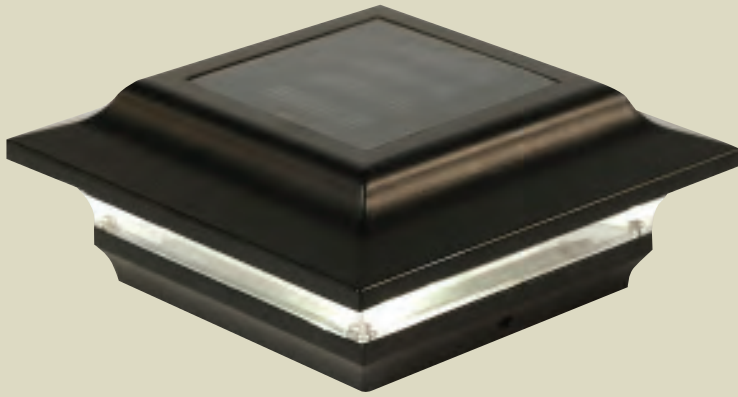

Patent N°: D580,581S

2.5" x 2.5" Imperial Solar Post Cap

The modern yet elegant 2.5"x2.5" Imperial Solar Post Cap offers a clean contemporary design that is unequalled in performance. It's rugged cast aluminum construction with durable powder coated finish means no future painting. Specifically designed for use with steel and aluminum posts. Will fit 3 post sizes – 2.5"x2.5", 2.25"x2.25" or 2"x2".

2.5" x 2.5" MODELS

● **Black #SL082B**

● **White #SL082W**

- Designed specifically for the steel and aluminum fence and rail industry
- High Performance solar lights – stays lit for up to 10 hours
- Lights up automatically every night / auto - off switch
- 2 high output LED's for brilliant white light
- 1 long life AA Ni-MH rechargeable battery included
- Available in Black or White powder coated finish
- Will fit over an actual 2.5"x2.5", 2.25"x2.25" or 2"x2" post (2.25"x2.25" and 2"x2" adaptor included)
- Adaptor for 3"x3" post is also available (sold separately) –
Model # SL083B - Black /
Model # SL083W - White
- 10 Lumens / 4500 - 5500 Kelvin

Patent N°: D624,227 S

4" x 4" / 5" x 5" Imperial Solar Post Cap

The modern yet elegant 4x4 / 5x5 Imperial Solar Post Cap offers a clean contemporary design that is unequalled in performance. It's rugged cast aluminum construction with durable powder coated finish means no future painting...Add a touch of "Class" to your outdoor setting.