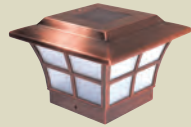

White #SL079W