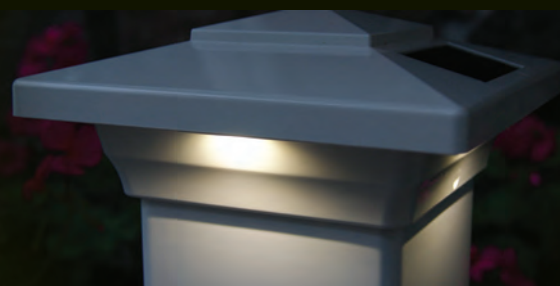

4" x 4" MODELS

White #SL074W

Tan #SL074T

Classy Solar Post Cap

Attractive traditional design our Classy Solar Post Cap is engineered to provide up to 12 hours of light automatically every night. Fabricated using 4 high output surface mount LED's that cast a bright white light downward onto the outside walls of the post cap and surrounding area, creating a unique ambience. Available in White or Tan PVC.

- High Performance solar lights – stays lit for up to 12 hours
- Casts a brilliant white light downward onto the outside walls of the post cap and surrounding area
- Lights up automatically every night
- High output surface mount LED technology
- 3x brighter than standard LED's
- 2 long life AA Ni-MH rechargeable batteries included
- Available in White or Tan PVC – won't fade or yellow
- Will fit over an actual 4" x 4" post
- Adaptor for a 3.5" x 3.5" or 5" x 5" post sold separately
- 3.5" x 3.5" adaptor
- Model # PCA433 – White
- Model # PCA432 – Tan
- 5" x 5" adaptor
- Model # SL4455 – White only
- 15 Lumens / 4500 - 5500 Kelvin

Patent N°: 6,581,335 B2 N°: D460,570 S

4" x 4" MODEL

White #SL4400W

shown with
3.5 x 3.5 adaptor

Windsor Solar Post Cap

Similar to our original Classy Solar Post cap, the low profile 4x4 "Windsor" solar post cap includes 4 high output surface mount LED's that are hidden from view, as night falls this one of a kind patented design casts an array of light onto all four walls of the post cap and surrounding area. A truly exceptional style only from Classy Caps Mfg. Available in White PVC.